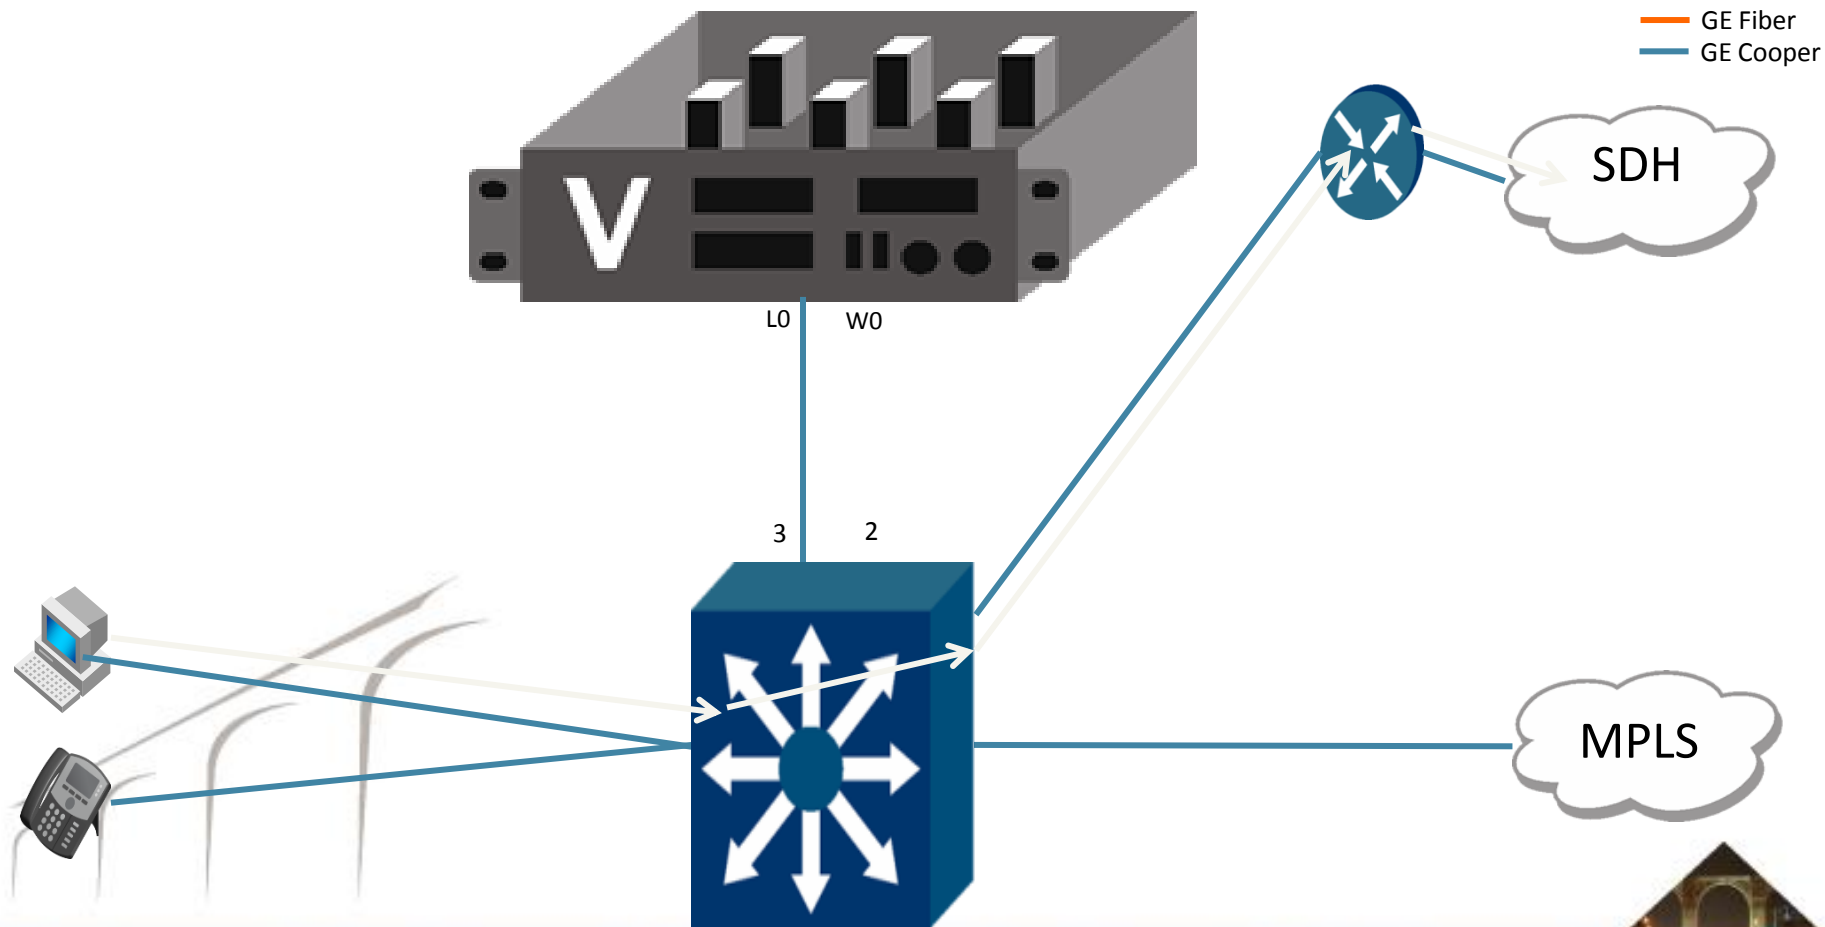

— GE Fiber
— GE Cooper

DATA FLOW

Reunión de Primavera ♦ Abril 15, 16 y 17

— GE Fiber
— GE Cooper

Alternate Path Data Flow

Reunión de Primavera ♦ Abril 15, 16 y 17

Reunión de Primavera ♦ Abril 15, 16 y 17

DEMO

Redundancy Tests

Reunión de Primavera ♦ Abril 15, 16 y 17

- Principal link failure
 - Communication
 - Recovery
- Virtual Machines Failure
 - Communication
 - Recovery
- Physical Failure
 - Communication
 - Recovery