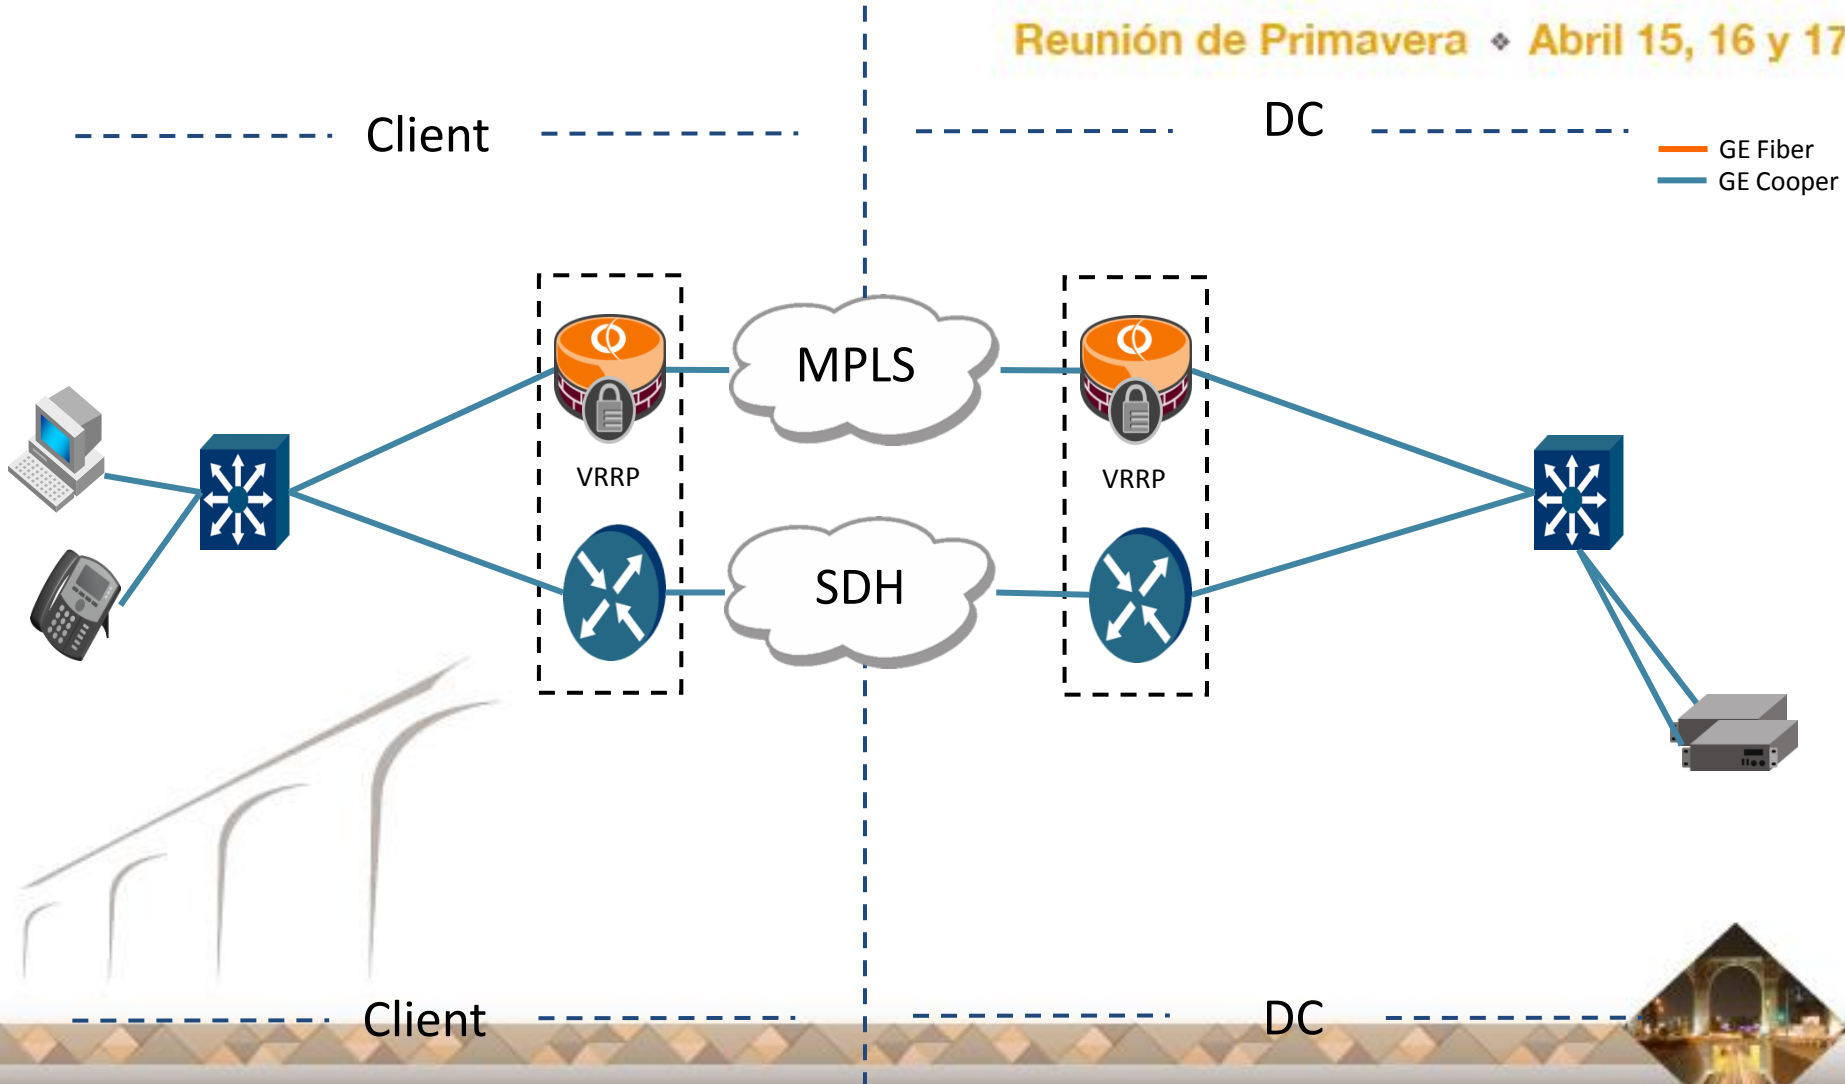

ADX, Brocade, Brocade Assurance, Brocade One, the B-wing symbol, DCX, Fabric OS, ICX, MLX, SAN Health, VCS, and VDX are registered trademarks, and AnyIO, HyperEdge, MyBrocade, NET Health, OpenScript, and The Effortless Network are trademarks of Brocade Communications Systems, Inc., in the United States and/or in other countries. Other brands, products, or service names mentioned may be trademarks of their respective owners.

Data Flow

Reunión de Primavera ♦ Abril 15, 16 y 17

Link Redundancy

Reunión de Primavera ♦ Abril 15, 16 y 17

Link Redundancy

Reunión de Primavera ♦ Abril 15, 16 y 17

Client Connections

Reunión de Primavera ♦ Abril 15, 16 y 17

— GE Fiber
— GE Cooper

DATA FLOW

Reunión de Primavera ♦ Abril 15, 16 y 17

— GE Fiber
— GE Cooper

Alternate Path Data Flow

Reunión de Primavera ♦ Abril 15, 16 y 17

Reunión de Primavera ♦ Abril 15, 16 y 17

DEMO