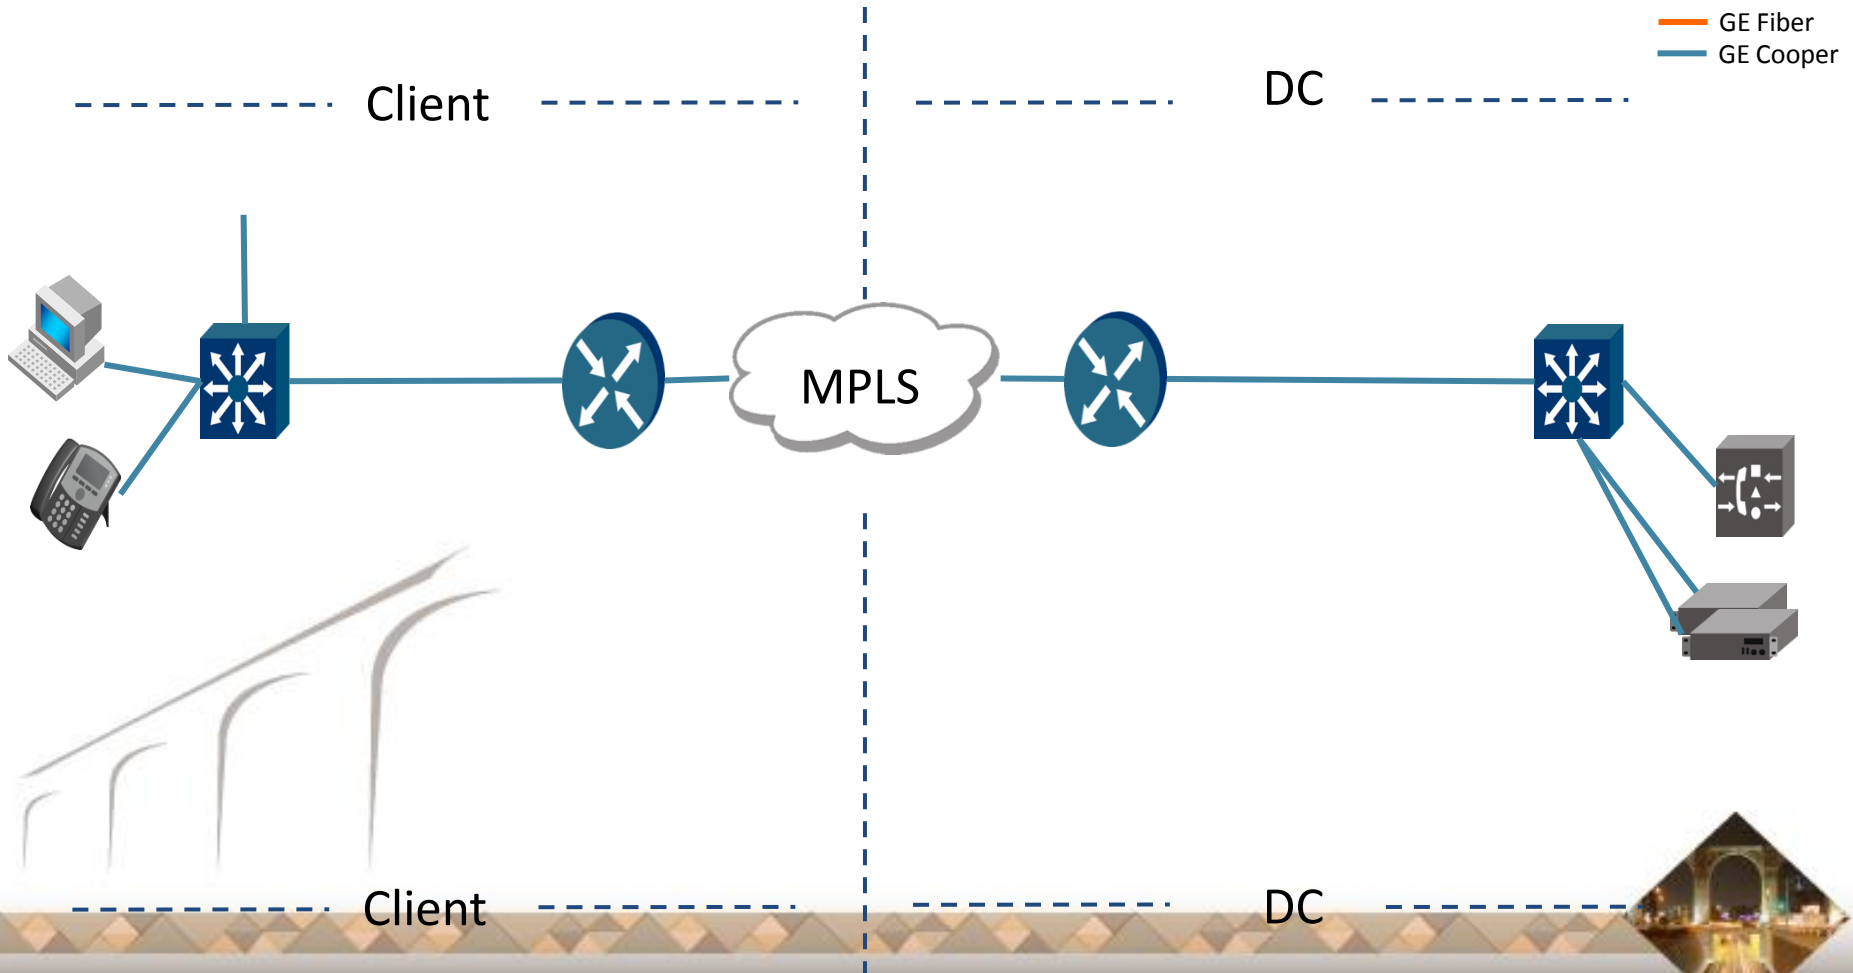

Data Flow

Reunión de Primavera ♦ Abril 15, 16 y 17