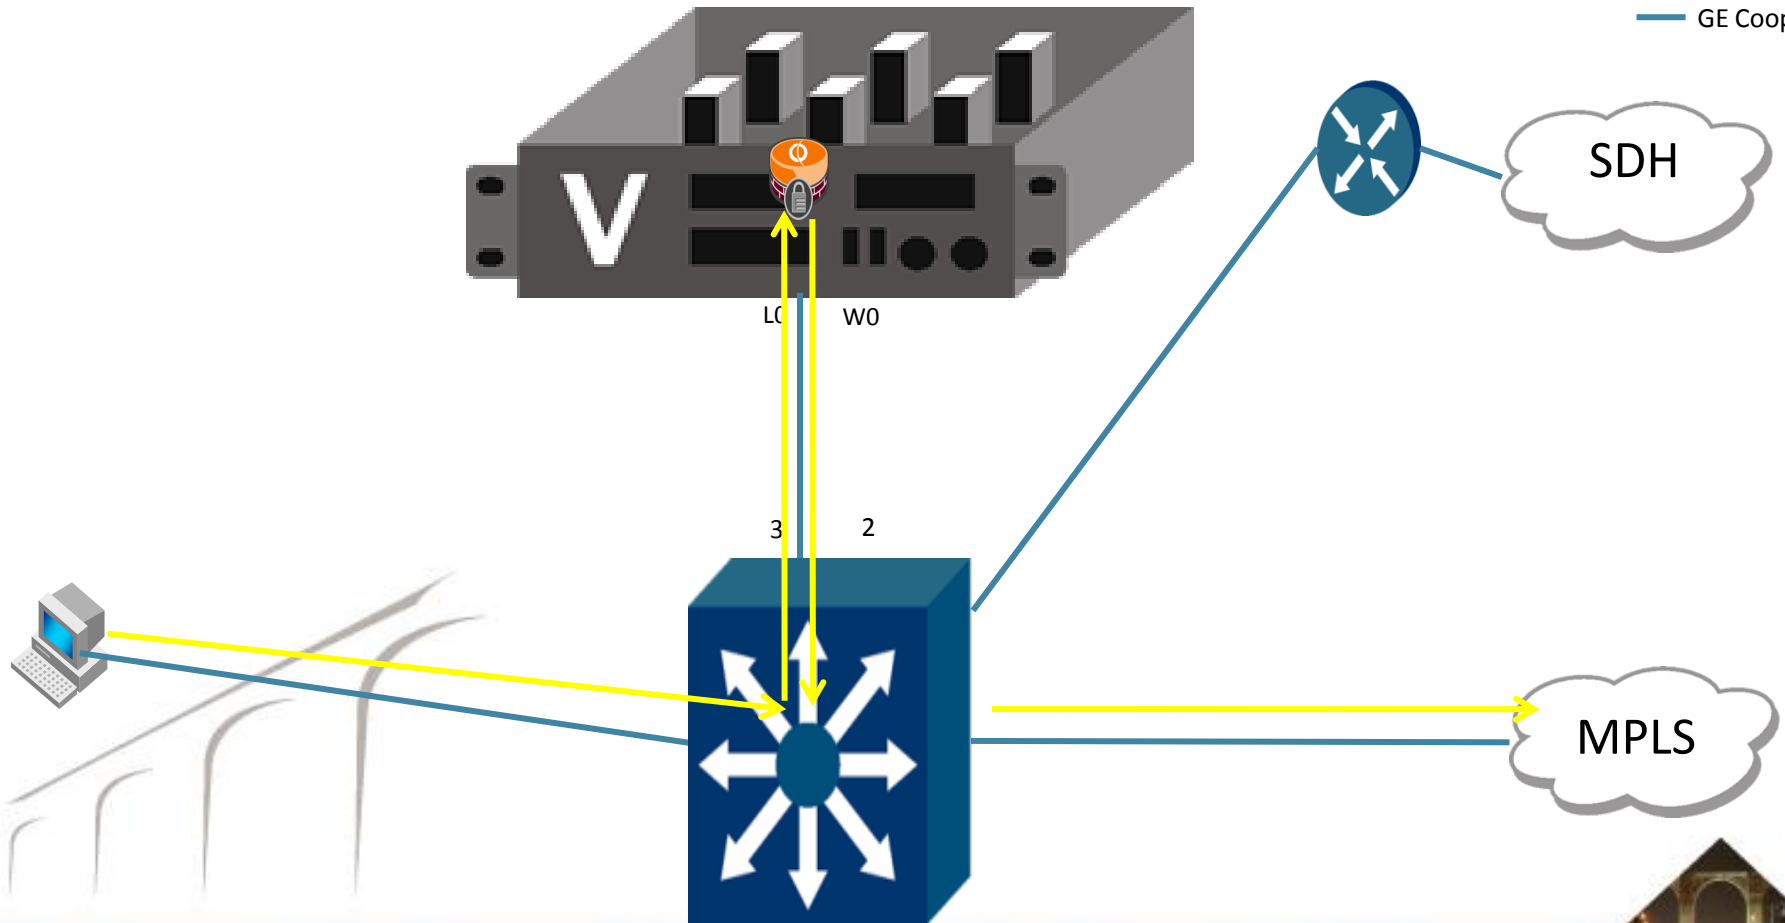

— GE Fiber
— GE Cooper

DATA FLOW

Reunión de Primavera ♦ Abril 15, 16 y 17

— GE Fiber
— GE Cooper

Alternate Path Data Flow

Reunión de Primavera ♦ Abril 15, 16 y 17

Reunión de Primavera ♦ Abril 15, 16 y 17

DEMO

Redundancy Tests

Reunión de Primavera ♦ Abril 15, 16 y 17

- Principal link failure
 - Communication
 - Recovery
- Virtual Machines Failure
 - Communication
 - Recovery
- Physical Failure
 - Communication
 - Recovery